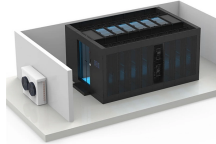

The 6-Port 2.5G Ethernet Unmanaged PoE++ Switch from Intellinet Network Solutions passes both data and electrical power to a number of PoE-compatible devices via standard Cat5e or Cat6 network ...