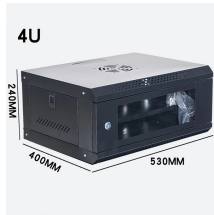

APIELE 15A Screw Terminal Block 4/5/6 Position Dual Row Covered 600V Pre-Insulated Terminal Barrier Strips (6PCS 15A 4P/5P/6P+6PCS Wiring Strips) 200+ bought in past month

BUSSMANN's TB200HB-06 six-position terminal block. Double row, 6 poles. Rated 30 A, 600 V. Screw size: #6 - 32. Wire range: #12 - 22 AWG. Mounting: #6 screws.

Very compact, fully waterproof, and easy to assemble. Accommodates MAXI fuses up to 100A!

Blue Sea Systems DC Branch Circuit Breaker Panel (8096) distributes current from a high amperage input into lower amperage circuits.

Mouser offers inventory, pricing, & datasheets for 6 Position Distribution Block DIN Rail Terminal Blocks.

This is a 12 or 24 Volt power distribution panel for 12 or 24 volt systems. It is fully wired and ready for installation and includes six 15 Amp white toggle circuit breakers