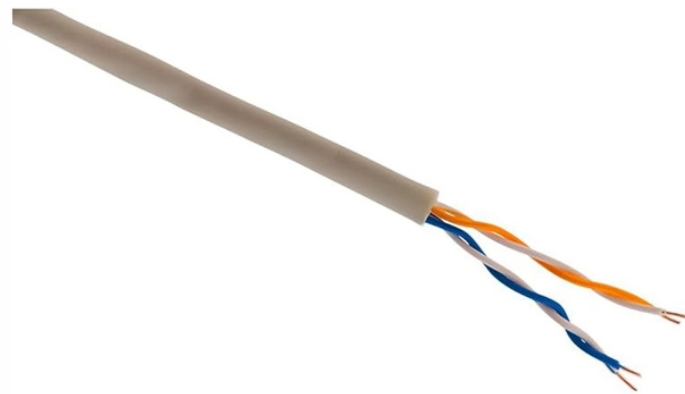

72-core pole-mounted fiber distribution box height

72-core pole-mounted fiber distribution box height

Fiber Management Tray also called ODF Distribution Box, Integrated Splicing and Distribution ODF. It is mainly used for cable inlet, grounding and fixing and the splicing between the terminal end and ...

Available in standard core counts with full customization options for structure, size, and materials: Ideal for organizing and protecting fiber connections in FTTx networks, with adaptability to diverse ...

72 Core FTTH Optical Fiber Distribution Box IP55 Waterproof Outdoor Wall Mounted Fiber Optic Terminal Box NAP ODP FDB FAT 1:64

Fiber Management Tray also called ODF Distribution Box, Integrated Splicing and ...

With an IP65-rated weatherproof design, the enclosure supports both wall mount and pole mount installation, providing flexible deployment options for fiber access networks.

The GF-KSW-24A fiber optical distribution box is designed for both indoor and outdoor use, facilitating fast deployment and easy customer connection.