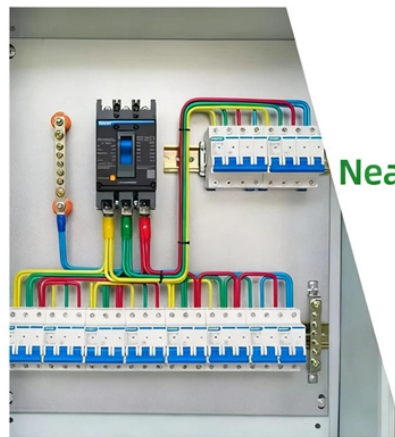

GDR Telecom Site Energy Systems

72-port optical switch

DETAILS DISPLAY

Focus On Every Detail

01

Neat & Clean
Layout

Cleaner arrangement
of components,
Easy to operate