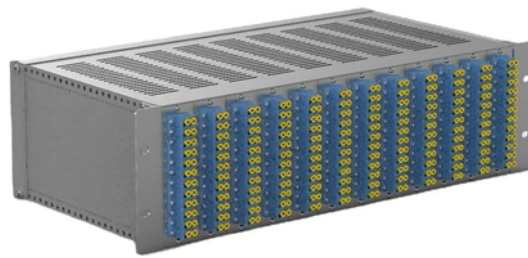

8-circuit distribution box complete set

8-circuit distribution box complete set

The LWHG Series 8 Way MCB Distribution Box offers safe, compact circuit protection with a durable metal enclosure, DIN rail, and clear labeling. Ideal for residential and light commercial use—custom ...

Passive sensor junction blocks with homerun cable receive input from a single power or data cable and distribute it to several cables without the need of an external power source. Looking for ...

Buy SHIHUANI Electrical Distribution Box HT-5/8/12/15/18/24 Plastic Distribution Box MCB Box Panel Installation Distribution Box Junction Box (8 Ways): Electrical Boxes - Amazon FREE ...

Choose from our selection of power distribution boxes in a wide range of styles and sizes. Same and Next Day Delivery.

Buy SHIHUANI Electrical Distribution Box HT-5/8/12/15/18/24 Plastic Distribution ...

An 8-way MCB distribution enclosure with a DIN rail for mounting miniature circuit breakers, designed to organize and protect multiple circuits for indoor or outdoor use.

2.6 The consumer unit is designed with internal terminal blocks for connection of neutral line and protective grounding wire. 2.7 The enclosure of the unit is made of plastic material with metal structure.