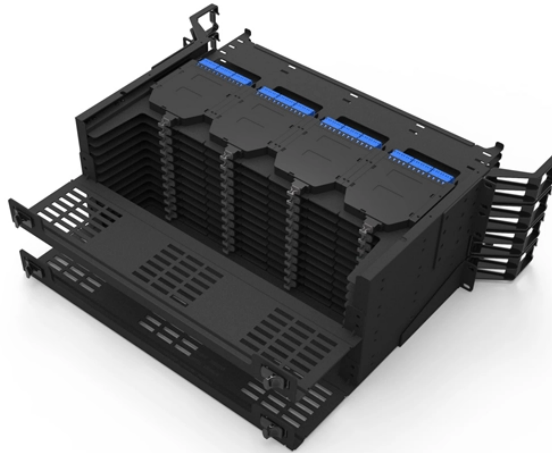

## GDR Telecom Site Energy Systems

**8 core optical cable 2000 meters  
multiple**

The 8 fiber MPO cable is able to establish up to 8 individual fibers for information using only two connection points, reducing the negative effects of insertion loss experienced from large amounts of ...

An 8-core fibre optic cable is engineered to transmit eight independent data streams simultaneously over a single cable, making it a powerful solution for high-bandwidth, data-intensive environments.

8 core fiber optic cable multimode om2 indoor outdoor Rated 5.00 out of 5 based on 1 customer rating (1 customer review)

HES 8 Core Single Tube Steel Armored Fiber Optic Cable, OM3 50/125 $\mu$  MultiMode. Offers reliable and high-speed data transmission.

Specifications are correct at time of printing and subject to change or alteration without notice.