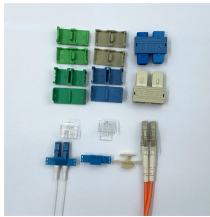

The 8 fiber MPO cable is able to establish up to 8 individual fibers for information using only two connection points, reducing the negative effects of insertion loss experienced from large amounts of ...

An 8-core fibre optic cable is engineered to transmit eight independent data streams simultaneously over a single cable, making it a powerful solution for high-bandwidth, data-intensive environments.

8 core fiber optic cable multimode om2 indoor outdoor Rated 5.00 out of 5 based on 1 customer rating (1 customer review)

HES 8 Core Single Tube Steel Armored Fiber Optic Cable, OM3 50/125 $\mu$  MultiMode. Offers reliable and high-speed data transmission.

Specifications are correct at time of printing and subject to change or alteration without notice.