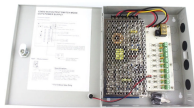

The NETGEAR GS108PP Unmanaged Power over Ethernet (PoE) Switch is designed for desktop or rackmount and features 8-Port Gigabit Ethernet, 8 PoE+ ...

[10G Super-Fast & Multi-Gigabit] This 10 gigabit switch features 8 x 10G RJ45 ports with 160Gbps switching capacity, providing higher-speed connectivity for your devices and allowing you to easily ...