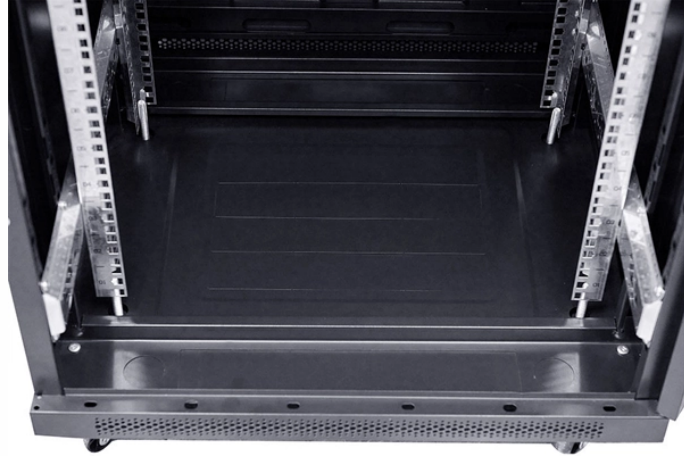

GDR Telecom Site Energy Systems

800 Cable Tray Support

Submittals for cable ladder and tray Eaton's submittal builder tool for B-Line series cable ladder and tray allows you to easily filter, select and download straight section, fitting and accessory submittals.

Discover cable tray supports at TechLine Mfg. Choose from hangers, brackets, and clamps for your needs. Contact us today for custom or standard-sized brackets!

These special heavy duty tray hold down cable tray clamps and expansion guides are ideal for fastening tray to C-Channels and beams, such as those found on bridges.

There are a large number of cable tray fittings that are made compatible with each type of tray. These fittings help in maintaining support of the cable tray system. Shop Graybar's collection of cable tray ...