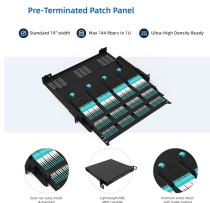

This setup aggregates four or eight 100G QSFP28 connections into a single 400G or 800G uplink using QSFP-DD or OSFP ports, enabling high-bandwidth scaling for next-generation network architectures.