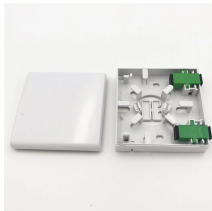

Features Contains: One Kit contains hardware for one tee or two 90 degree bends.Slotted Design: fits any size tray and eliminates precise tray alignment. UL Classified Splice.

The cable tray products are designed for use in numerous commercial and industrial applications. Available in standard and bespoke sizes with various finish options.

The SmartRack SRL90BEND18 allows you to place a curved right angle in your horizontal cable runway application. It connects to your 18-inch cable runway ...

Fittings, cable trays, screw connection - Vertical bends, screw connection.

90° Vertical Down Cable Tray This model is a vertical 90 degree down-turn bend transition tray. This 90 degree tray offers a 24" bend radius for ease of coax installation. Connects to any ASP cable tray ...

Kable Kontrol Cable Tray 90 Degree Short Bend Instructions - Free download as PDF File (.pdf), Text File (.txt) or read online for free. The document provides ...

Discover our 90 Degree Bend Perforated Cable Tray made from durable steel, with a GI Galvanized surface finish and warranty. Perfect for routing cable at right angles, available in diverse sizes and ...