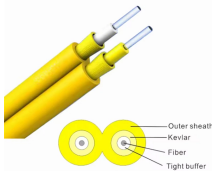

Explore Huawei's latest Ascend AI chips, including the 910b, 910c, and upcoming 910d. Discover their capabilities, comparisons with NVIDIA, and expected 2025 shipments.

Comprehensive Analysis of Ascend 910B/C on Technical Specifications and Industry Terminology