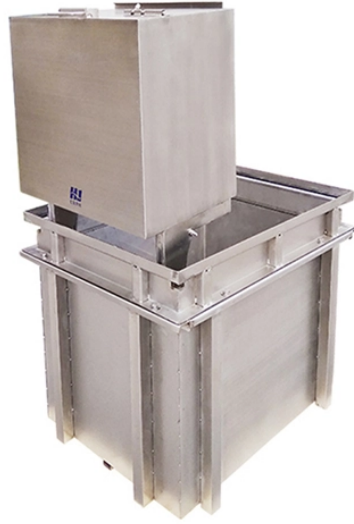

960-core optical distribution box splicing

960-core optical distribution box splicing

Enjoy the ease of installation with options for aerial, wall-hinged, or underground setups. Our range accommodates varying capacities, supporting from 24 to a high 960 cores. Reach out to leverage ...

The fiber optic dome splice closure is well-suited for splicing, distributing variable optical cables, and splitting. The solid box shell and the main structure are built to withstand harsh environments.

The splice closure is designed with a heat-shrinkable sealing structure. There is a large oval tube at the bottom, which is used for sealing the uncut mid-span cable, and the small tubes are used for branch ...

These aluminum enclosures are designed for high-density splice storage, with emphasis on proper fiber management and versatility of cable port seals and cable tie-down features. FSB enclosures can be ...