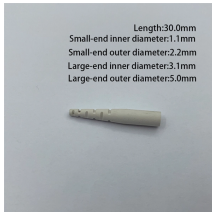

ABB is driving progress for utilities through providing solutions for electrical distribution, and helping make a safer, more productive, and more efficient environment