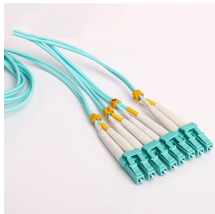

## ADSS optical cable matching hardware

When installing ADSS optical cables, you need various hardware fittings including ADSS tension (or anchor) clamps for securing the cable to terminal and tension towers, ADSS suspension ...

Weunion article will delve into the details of ADSS fiber optic cables and their corresponding accessories, as well as the crucial aspect of proper matching selection.

Explore the essential ADSS cable installation accessories for safe and reliable overhead fiber optic deployment. Learn about suspension clamps, dead-end grips, vibration dampers, and how ...

ADSS Dead-end Fittings ADSS dead-end fitting  
use: The dead-end fitting is mainly used for fixing  
and anchoring overhead self-supporting ADSS  
optical cable lines. It is generally installed in  
terminal ...

PLP transmission, distribution, substation, fiber  
optic, solar, and EV solutions protect and connect  
overhead electric power lines and communications  
networks.

Each pair is individually boxed and includes ADSS  
Direct Attach mounting brackets, and an all  
dielectric pole block. Fits all fiber cable up to 1.50"  
OD. Tie eyelets designed to accomodate both  
stainless ...