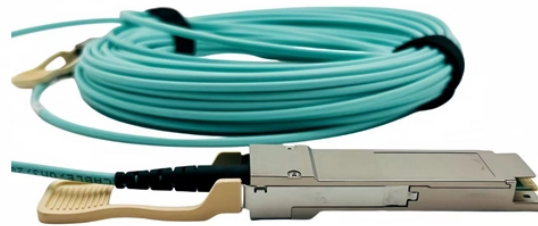

## ADSS optical cable matching hardware

When installing ADSS optical cables, you need various hardware fittings including ADSS tension (or anchor) clamps for securing the cable to terminal and tension towers, ADSS suspension ...

ADSS (All-Dielectric Self-Supporting) hardware and overlanding components are specifically designed for use with ADSS fiber optic cables in overhead telecommunications and power distribution networks.

ADSS Dead-end Fittings ADSS dead-end fitting  
use: The dead-end fitting is mainly used for fixing  
and anchoring overhead self-supporting ADSS  
optical cable lines. It is generally installed in  
terminal ...

PLP transmission, distribution, substation, fiber  
optic, solar, and EV solutions protect and connect  
overhead electric power lines and communications  
networks.

Each pair is individually boxed and includes ADSS  
Direct Attach mounting brackets, and an all  
dielectric pole block. Fits all fiber cable up to 1.50"  
OD. Tie eyelets designed to accomodate both  
stainless ...