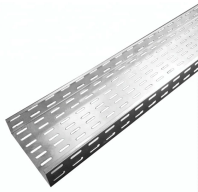

Home / Products / Conductor Accessories / Fiber
Optic Cable Hardware / ADSS Hardware