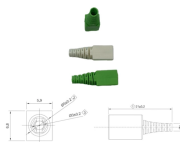

Learn how to select the right ADSS cable accessories and hardware for secure and reliable aerial fiber installations. ABPTTEL offers complete fiber solutions.