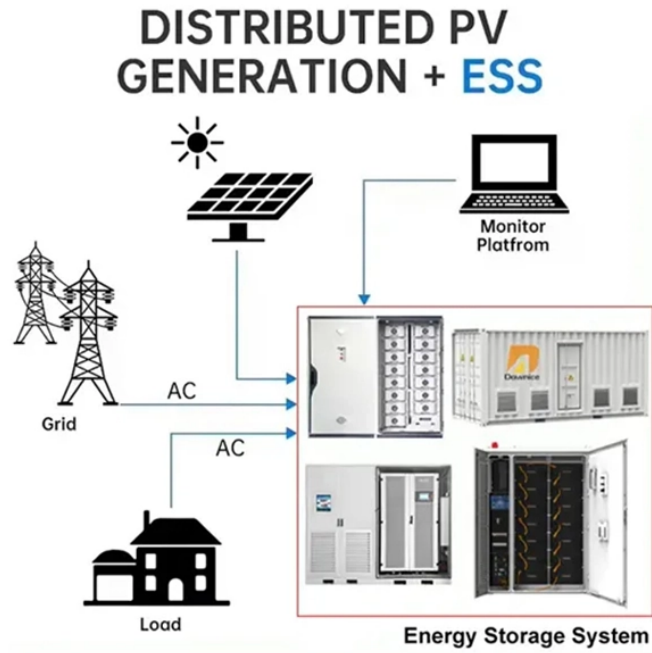

GDR Telecom Site Energy Systems

AI server nk743

AI server nk743

Optimized to accelerate AI performance for Large Language Model training, Natural Language Processing, and multimodal training. Features eight NVIDIA H200 SXM GPUs.