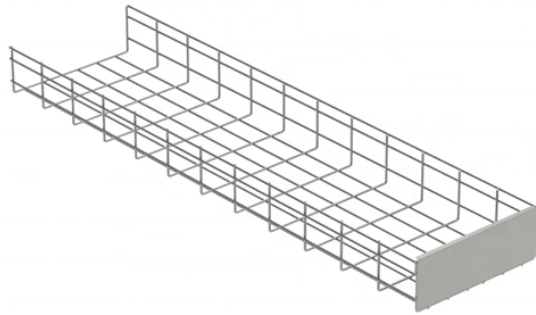

AP Router Fiber Optic Panel

AP Router Fiber Optic Panel

This hybrid patch panel applicable for Fiber Express Solutions for Backbone, Telecommunications Room, Main Distribution Room and Data Centers along with Copper solution compatible with a ...

Explore CommScope's efficient and scalable fiber splice panels designed for seamless connectivity. Accommodating LC, SC, and MTP/MPO connectors, these panels are ideal for data centers, ...

When your network design calls for active electronics alongside fiber connections, our multi-bay outdoor cabinets — including the AP INDEPENDENCE, AP FREEDOM, and AP PATRIOT series — provide ...

Find the compact Fiber Adapter Panels you're looking for. Whether you need pass-through connections, front or rear-loading access, or other modular options.

We offer multiple fiber optic patch panels including LC, ST, SC, FC, MTRJ, and MPO connector options. Our 19-inch rack-mount panels are constructed from .06 cold-rolled steel with durable black powder ...

These high-density fiber patch panels allow a mix-and-match of e2XHD fiber and copper snap-in cassettes - up to 96 LC fibers or 48 copper ports per RU. Cassettes quickly snap in and pull out of ...

Xpress Fiber Management (XFM) rack-mountable patch panels shelves by AFL offers 1RU, 2RU, 4RU, and 5RU options as well as fiber management optical cassettes.