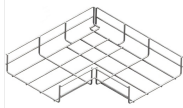

Find the compact Fiber Adapter Panels you're looking for. Whether you need pass-through connections, front or rear-loading access, or other modular options.

We offer multiple fiber optic patch panels including LC, ST, SC, FC, MTRJ, and MPO connector options. Our 19-inch rack-mount panels are constructed from .06 cold-rolled steel with durable black powder ...

These high-density fiber patch panels allow a mix-and-match of e2XHD fiber and copper snap-in cassettes - up to 96 LC fibers or 48 copper ports per RU. Cassettes quickly snap in and pull out of ...

Xpress Fiber Management (XFM) rack-mountable patch panels shelves by AFL offers 1RU, 2RU, 4RU, and 5RU options as well as fiber management optical cassettes.