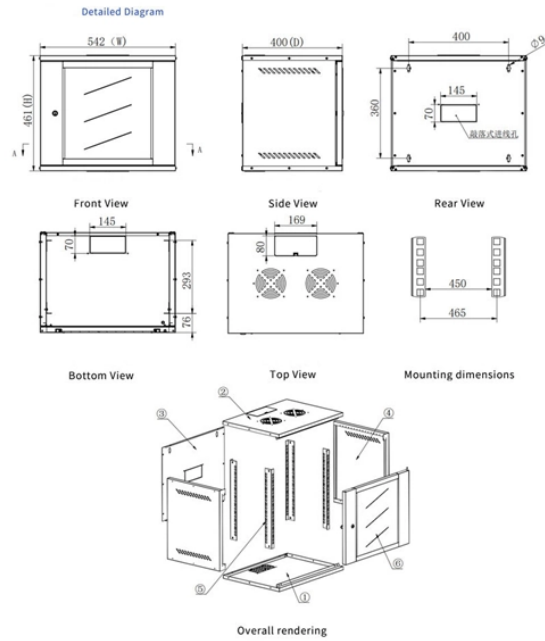

GDR Telecom Site Energy Systems

APCF Distribution Box

APCF Distribution Box

Learn what an electrical distribution box (DB/distribution board) is, its main components (MCB/RCCB/RCBO, SPD, busbar) and common types. Includes a quick selection guide for ways, IP ...

Designed for ease of use, Lippert AC air distribution boxes help deliver efficient airflow from your rooftop air conditioner directly into your living space. With adjustable louvers and built-in fan speed controls, ...

The single -phase distribution box is designed to accept incoming conductors with a maximum size of 120mm² and 3 service cables of up to 35mm². Will suit CNE or SNE type cables.

The air conditioning distribution box consolidates power distribution and protection for HVAC systems, offering organized wiring, accessible controls, and enhanced safety.

We manufacture and stock Distributions Boxes in various sizes from 3 outlets to 14 outlets:

Choose from our selection of power distribution boxes in a wide range of styles and sizes. Same and Next Day Delivery.