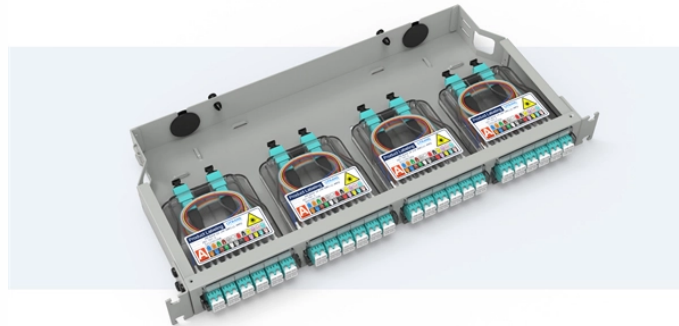

ASEAN Ten Countries Optical Network Maintenance Toolbox Desktop

Pre-Terminated Patch Panel

- Multi-application support
- Flexible configuration
- Modular design