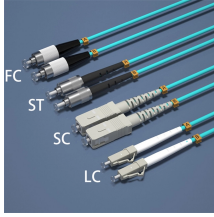

GDR Telecom Site Energy Systems

AT-SBF Distribution Box

AT-SBF Distribution Box

This return air support box is for use with systems where the return air must come in underneath the furnace or air handler. The support box can hold a furnace or air handler up to 22 inches wide.

Sheet metal duct, pipe, and fittings are designed with industry and regional standards in mind, as well as ACCA and SMACNA recommendations and requirements. Products are hand-crafted to reduce ...

Replacement for carbureted Ford distributors with 0.468" ID and MSD Distributors, PN's 8582, 8579, 8479, 8352 and 8503. HyperSpark distributors are plug and play with Sniper EFI and other ...

Description: All Southwark products are designed and manufactured for use within forced air systems, providing effective distribution of conditioned air from the air ...

MSD engineers fit all of their high performance distributor experience into a special compact housing designed to be less obtrusive for Ford engines. The diameter of the special cap and housing are 5/8" ...