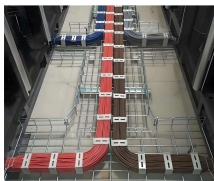

Appropriate Ethernet cables must be used to connect with the PoE and normal switch by means of a physical connection. Use the cables correctly and plug each end cable to the ...