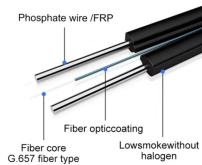

GDR Telecom Site Energy Systems

Access connected to PoE switch

Access connected to PoE switch

The correct connection between PoE switches and routers is a key step in building a stable and efficient network. Next, we will delve into the usage knowledge of PoE switches and the ...

Modern poe switches can detect the type of connections they get. Older versions weren't as smart and could toast a none poe device (including another switch). So connecting another switch ...

We can use TL-POE150S and TL-POE10R to expand the network for the place where power line can not reach or there is no outlet.

There are mainly two options for connect ExpertWiFi EBA63 with router, switch, or gateway, you can select either of the options. 1. Power up ExpertWiFi EBA63 by connecting the PoE ...

A PoE (Power over Ethernet) switch is a network switch that delivers both power and data through a single Ethernet cable to connected devices such as IP cameras, VoIP phones, wireless access ...