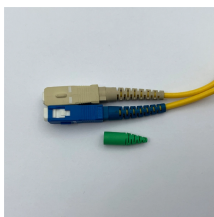

Explore tower accessories for self-supporting, guyed, bracketed, and lattice towers used in telecom and wireless installations.