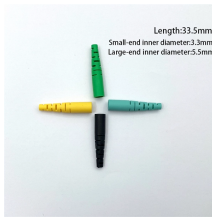

Western Towers offers a wide variety of tower accessories and hardware to meet your needs.

Discover our extensive range of tower accessory components, including brackets, mounts, and grounding kits, designed to enhance the functionality and safety of telecommunication towers.