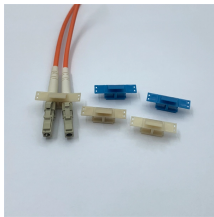

Adaptive Headlight Low Beam Module

Adaptive Headlight Low Beam Module

The Headlight Control Module 63117355074 features advanced adaptive lighting technology, automatically adjusting brightness and beam direction based on speed and steering angles for ...

Car headlights have gone beyond the typical combo of a single low beam and a high beam bulb in a reflector, with manual switches to turn one or both on or off. Adaptive headlights use ...

Using video data, the range of the low beam or high beam lights can also be automatically adjusted. The adaptive high beam control not only controls the range or segmentation of the light, but also the ...