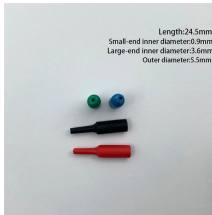

The classic low beam is in fact a compromise solution, and it's not without its weaknesses. Thanks to its new light functions, the Advanced Front Lighting System (AFS) eliminates the rigid boundaries of the ...