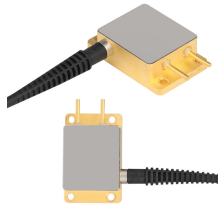

Installing a cable tray system requires careful planning to ensure it can support the weight of the cables and adheres to electrical safety codes. Here is a step-by-step guide on how to install a ...

It enables you to model cable trays and their supports faster, more accurately, and with greater ease. Perfect for designers and engineers, Tray Assistant takes your workflow efficiency, design accuracy, ...

Get the best cable tray installation tools for efficiency and safety. A complete guide covering cutting, drilling, measuring, and safety gear.

Shop for Cable Tray - Accessories at Platt Square Splice Washer, Use With CE 30 and EZ BN 1/4 To Splice Any Two Sections of Wire Mesh Tray, Also Use For Fabricating Bends Turns and Tees ...