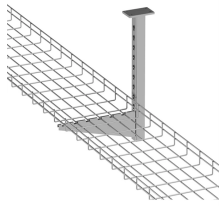

Aesthetically pleasing mesh cable tray cabling

Aesthetically pleasing mesh cable tray cabling

Additionally, the trays can be easily accessed for maintenance, allowing for the replacement or repair of cables without disrupting the rest of the building. In addition to their functional benefits, cable tray ...

C-Channel Swage Cable Tray: Channel cable trays are the ultimate solution to support wiring systems of smaller diameters. Available in widths of 3, 4, and 6 inches, channel cable trays are a discrete, ...

Hitech's Wire Mesh Cable Tray is engineered for efficient cable management in industrial, commercial, and data center applications. With 4mm and 5mm wire diameters, it ensures excellent ventilation, ...

We're expanding our Wire Mesh Tray offering with new 30-inch and 36-inch widths - and the 36-inch tray is a game-changer for working in hyperscale data centers. Designed to support larger volumes ...

Discover why wire mesh cable trays are ideal for data centres and industrial spaces, offering faster installation, airflow, and easy layout changes.