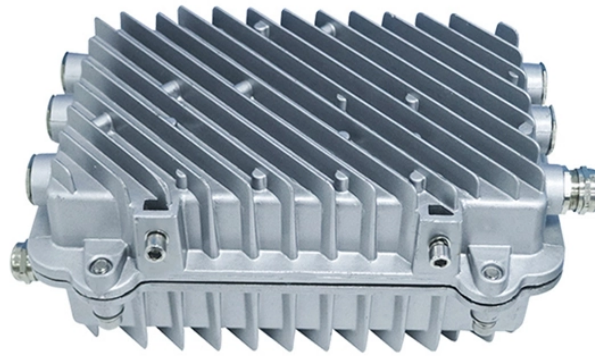

Aesthetically pleasing mesh cable tray cabling

Aesthetically pleasing mesh cable tray cabling

Additionally, the trays can be easily accessed for maintenance, allowing for the replacement or repair of cables without disrupting the rest of the building. In addition to their functional benefits, cable tray ...

C-Channel Swage Cable Tray: Channel cable trays are the ultimate solution to support wiring systems of smaller diameters. Available in widths of 3, 4, and 6 inches, channel cable trays are a discrete, ...

Hitech's Wire Mesh Cable Tray is engineered for efficient cable management in industrial, commercial, and data center applications. With 4mm and 5mm wire diameters, it ensures excellent ventilation, ...

We're expanding our Wire Mesh Tray offering with new 30-inch and 36-inch widths - and the 36-inch tray is a game-changer for working in hyperscale data centers. Designed to support larger volumes ...

Discover why wire mesh cable trays are ideal for data centres and industrial spaces, offering faster installation, airflow, and easy layout changes.