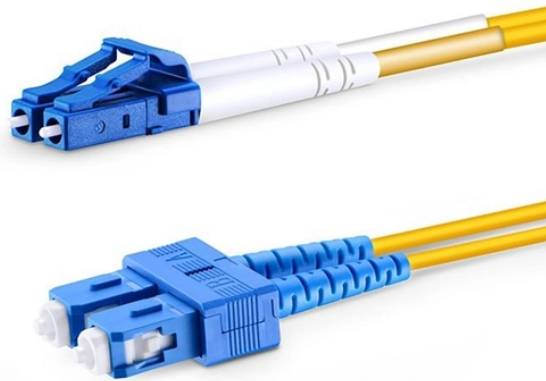

African Fiber Optic Terminal Box Supplier

African Fiber Optic Terminal Box Supplier

Enclosures Buddi Style Boxes Dome Joints Fibre Termination Boxes Inline Enclosures Manholes Tools

HFP8005 is an indoor terminal applied in the FTTH network to connect the drop cable and ONU devices through fiber port. HFP8005 covers the capacity of 4core, 8cores and supports splicing, mechanical ...

Our expertise, drawn from years of hands-on experience, makes us a leader in ...

It is used as a termination point for the drop cable to connect with patch cable in FTTH indoor application. It integrates fiber termination, storage and cable connection in one solid protection box.

Shop for a variety of termination boxes and patch panels.

Acconet 1-port Fiber Optic Termination Box FIB-TERM-1 and other Acconet products available at FirstShop South-Africa. Price, availability and reviews for Acconet FIB-TERM-1.

The 8 port indoor fiber termination box is a reliable solution for managing and terminating fibers in professional network environments. It is compatible with LC Duplex | SC Simplex or ST Simplex | FC ...