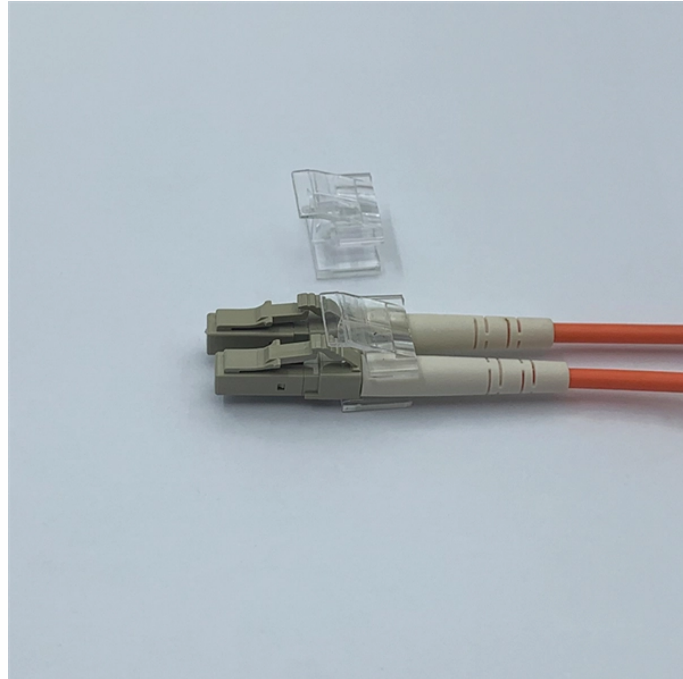

Aggregation Optical Cables and Backbone Optical Cables

Aggregation Optical Cables and Backbone Optical Cables

The backbone of these high-speed physical layers is the MPO (Multi-Fiber Push-On) and its premium iteration, the MTP® cable. Unlike traditional duplex cables that carry a single transmit and ...

Beyond its technological prowess, the aggregation layer is instrumental in establishing seamless connectivity to the core network, forming the backbone of the optical infrastructure.

Learn when to use MPO aggregation assemblies vs LC patch cables in high-density data centers. A practical guide for system integrators on scalability, compatibility, and performance.