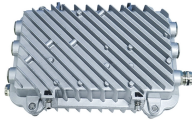

The US-16-XG offers maximum UniFi Security Gateway Pro performance and low latency as an aggregation switch. For fiber connectivity, it features 12 SFP+ ports. For copper connectivity, the ...