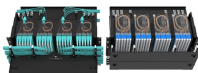

The US-16-XG is a fully managed, 16-port, 10G fiber switch that enhances network capacity by providing high-bandwidth aggregation connectivity to multiple switches in your network.