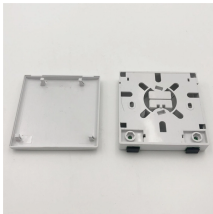

A 24 port 2u rack mountable cat6 patch panel which is a great solution for network and cable...

For hassle-free connections, the patch panel offers straight Cat 6 ports with 110-type termination, making it easy to insert and remove your cables.

Upgrade your network's connectivity with patch panels featuring advanced features like EMI shielding, tool-free module installation, and color-coded labeling.

Choose Cat5e, Cat6 and Cat6A patch panels in 8, 12, 16, 24 or 48 ports, loaded or unloaded, including angled V styles. Free shipping. Over 2,000 reviews.