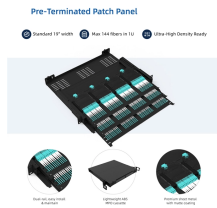

All cable tray connecting pieces

Fast installation with dependable support. Everything you need to build a cable management system, including Cablofil wire mesh cable tray, ladder cable tray, prefab assemblies for brand circuit wiring, ...