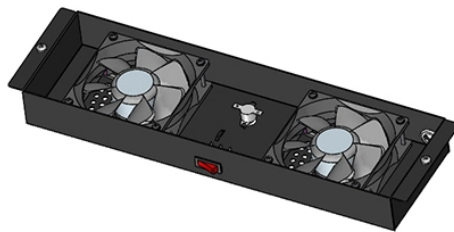

## All cable tray connecting pieces

## All cable tray connecting pieces

Fast installation with dependable support. Everything you need to build a cable management system, including Cablofil wire mesh cable tray, ladder cable tray, prefab assemblies for brand circuit wiring, ...

Cable Tray, 2" Depth x 4" Width x 10" Section, Material: Carbon Steel. Finish: Electroplated Zinc.

Explore a detailed guide to cable tray accessories and understand their uses in ensuring safety, stability, and efficiency in electrical system installations.

These cable tray fittings are designed and engineered to provide added support, protection, organization, and flexibility to the cable management infrastructure.

Shop Our Inventory Of Cable Tray Fittings Online. Graybar Is Your Trusted Distributor For Cable Tray And Fittings.