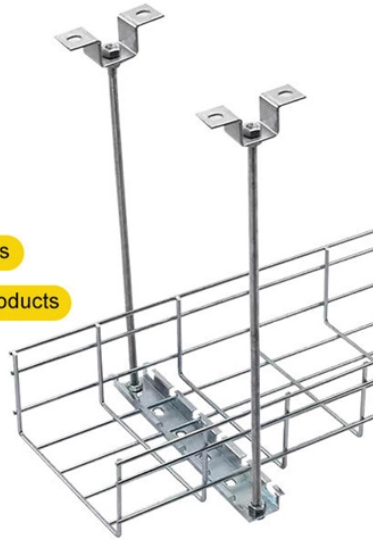

Alloy Cable Tray Parts

STAINLESS STEEL WIRE MESH

Long-lasting and durable

Comprehensive specifications

Customized non-standard products

Overview

Choose from our selection of cable tray accessories, including cable and hose trays, steel formable cable and hose trays, and more. In stock and ready to ship.

Alloy Cable Tray Parts

These special heavy duty tray hold down cable tray clamps and expansion guides are ideal for fastening tray to C-Channels and beams, such as those found on bridges.

Cable Tray Washer Kit, Steel (50 Pack) Cable Tray Splicer, Washer Kit, Material: Carbon Steel, Finish: Electroplated Zinc, Package of 50

These are the most corrosion-resistant tray systems we offer for routing cable and hose in configurations such as curves, slopes, and tees. Cut, bend, and connect the wire mesh trays.

Shop for Cable trays and other high quality components on Sale. MISUMI offers FREE CAD downloads, short lead times, technical support and competitive pricing on over 80 sextillion parts.