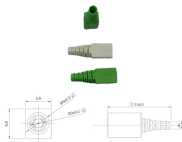

Cable trays consist of rigid components like supports, connectors, and fittings made of either certain steel alloys or aluminum materials. The right cable trays and fittings provide superior versatility, ...

Different types of cable trays are available, including solid-bottom trays, cable channel or trough trays, ventilated trays, and ladder trays. To ensure proper support and functionality, a variety of cable tray ...

LoRa handheld portable base station

These fittings help in maintaining support of the cable tray system. Shop Graybar's collection of cable tray and fittings to find exactly what works for your job.

Custom manufacturer of cabletrays made from aluminum, fiberglass reinforced plastic (FRP), galvanized and stainless steel materials. Suitable for supporting insulated electrical cables.