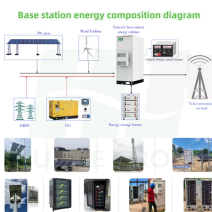

Chalfant Ladder Cable Tray Systems are ideal for indoor and outdoor cable management. They provide reliability, ease of installation, and cost savings both initially and long term.