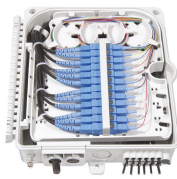

Increasing in popularity over recent years, and commonly used in Food and Beverage industries, Stainless Steel Wire Basket Cable Tray is a lightweight and more cost-effective solution to your cable ...