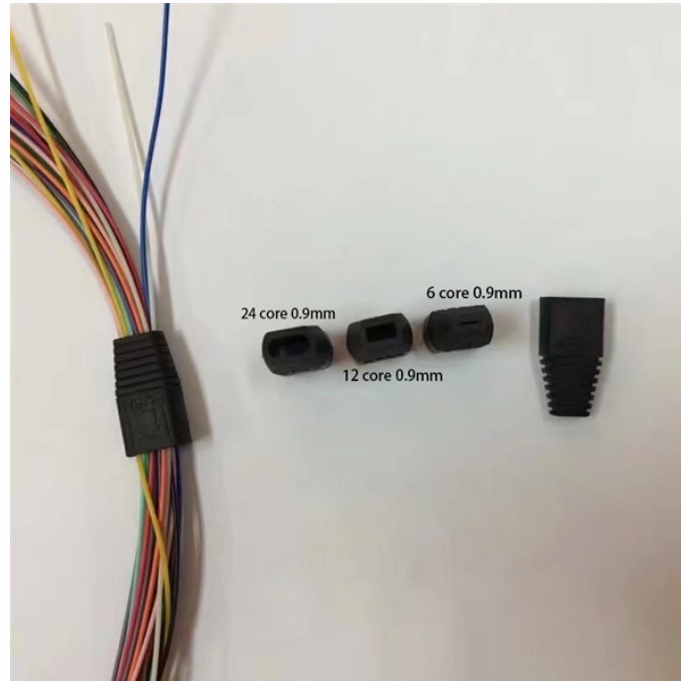

Andorra Optoelectronic Hybrid Cable OM4

Andorra Optoelectronic Hybrid Cable OM4

Product: HD4B0020214RC Indoor/Outdoor Hybrid Copper-Fiber Cable, OM4, 2 Breakout Fibers, #14-2c,

These assemblies are typically up to 65 percent smaller in diameter and 75 percent lighter than the traditional aluminum interlocking armor cable. These assemblies provide a perfect combination of ...

DuetConnect Hybrid Copper-Fiber Cables allow one cable to offer the advantages of DC power and fiber, safely delivering both over long distances to remote locations where standard power is ...

These trunks enable additional options for cabling of data centers. All hybrid trunks are manufactured with Corning® CleanAdvantage™ technology and shipped with strain-relief clips to allow easy tool ...

Compare OM1, OM2, OM3, OM4, and OM5 multimode fiber specs, distances, bandwidth, and applications. Essential guide for data center fiber selection.

Fiber Cable Description: OM4 MTP/MTP 12 Strand Multi-Fiber Patch Cable - 5 Meter | 100G OFNP Laser Optimized Multimode Fiber (LOMMF), Jumper Cord. Twelve (12) Corning 50/125 optical fiber ...