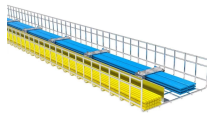

TechLine Mfg perforated angle & channel cable trays from hot dipped galvanized, aluminum, & 304 SS finishes available. Contact us for a quote!