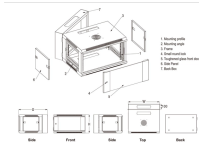

Conectamos data centers fornecendo serviços digitais personalizados — de IP Transit à nuvem — para telecom, CDNs, OTTs, finanças, petróleo, gás e outros setores com operações em Angola, Brasil, ...