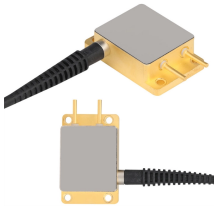

Anning Galvanized Cable Tray Models

Anning Galvanized Cable Tray Models

Discover all CAD files of the "Cable trays" category from Supplier-Certified Catalogs SOLIDWORKS, Inventor, Creo, CATIA, Solid Edge, autoCAD, Revit and many more CAD software but also as STEP, ...

Ladder Trays Ladder 3D Drawings Explore our full collection of Metallic Ladder 3D Drawings, including horizontal fittings, vertical fittings and metallic tray.

Download free BIM objects from over 2 000 manufacturers. Choose among BIM objects for SketchUp, Autodesk, Revit, Vectorworks or ArchiCAD.