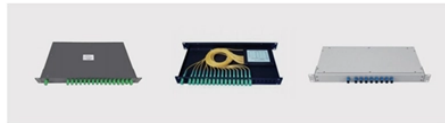

Are wire mesh cable trays expensive