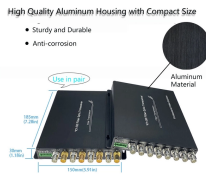

Argentine steel cable tray 1000mm deep

Argentine steel cable tray 1000mm deep

Industria Basica, founded in 1952 as part of the Casiba Group, is a leading Argentine supplier of cable tray support systems, serving major multinational companies across various industries.

Cable Trays Cable tray is a system used to safely carry and protect electrical cables along pathways planned specifically for building and facility installations.

Snake Tray manufactures steel cable tray for high capacity applications in data centers, telecommunication rooms and any highly cabled facilities. Our steel cable management system is ...

The design of Ardic trays prevents cable damage during installation. The tray has a height of 100 mm, a width of 1000 mm, a length of 3000 mm, and a thickness of 1,5 mm.

Choose from our selection of cable trays, including over 850 products in a wide range of styles and sizes. Same and Next Day Delivery.