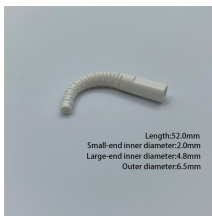

This chart presents a comparative analysis of different cable tray materials, focusing on their strength and cost-effectiveness. The materials considered include fiberglass, steel, aluminum, and plastic.