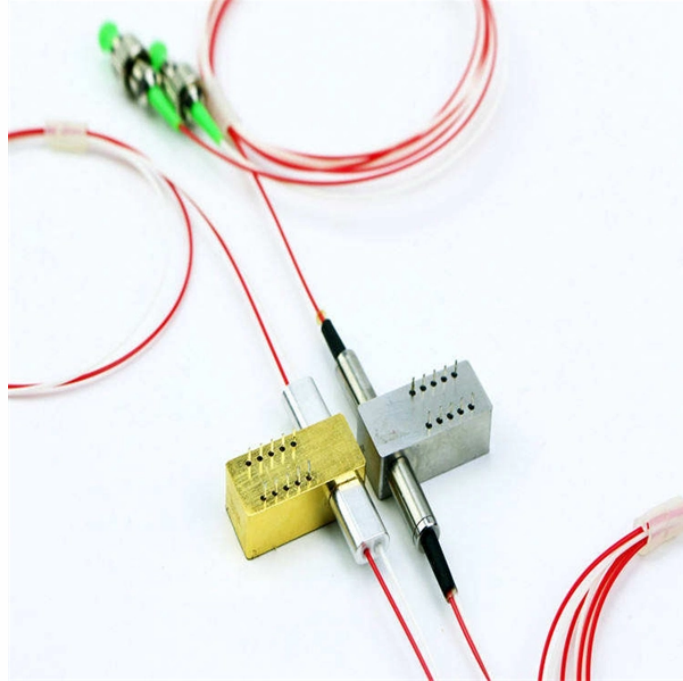

Asian Concealed Electrical Box

Asian Concealed Electrical Box

Shop high-quality electrical concealed boxes for reliable and safe power distribution. Find durable, waterproof, and customizable solutions for any project.

Constructed from high-quality PVC (Polyvinyl Chloride), this box provides reliable protection against moisture, dust, and impact, making it ideal for both indoor and outdoor installations.

Durable 86 type metal concealed mounting project box for wall switch wiring, galvanized junction box with heightening and thickening design. Ideal for 1 gang box metal applications in electrical installations.

Engineered from high-quality unplasticized polyvinyl chloride, this concealed box combines a sleek, compact design with superior durability and fire resistance. Its impact-resistant nature and capacity ...