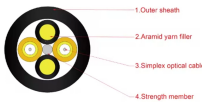

With the right manufacturer, businesses can ensure safe and effective cable management that meets the unique demands of their projects. The following sections will examine the strengths of ...

Learn how to choose the right cable tray size. Meet Australian standards with Solar Rains" cable trays for safe & efficient solar.