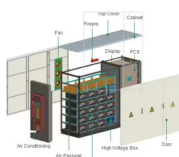

To reset your password please enter your username. If you can't remember your username, please contact your admin to initiate password reset.