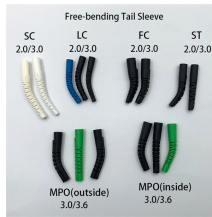

## Australian Steel Ladder Cable Tray

EzyStrut supplies cable ladder for all manner of load capability requirements, with a variety of cable laying depths available, in steel, aluminium or FRP.

Find out more about Cable Ladder Tray 300x40mmx3m Steel HDG at Metal Manufactures Pty Limited. Contact your local store for pricing and create a trade account.

Buy cable trays online from RS Australia. Shop a wide range including cable baskets & stainless steel trays for safe, durable cable management.

The Megaband® ladder consists of welded and alternating rungs, 150 mm high and a safety edge to protect and strengthen the ladder. Assembly using the Click system for a quick connection between ...