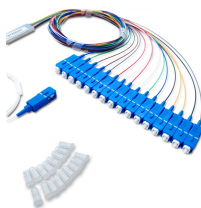

The cable features an armored construction where the Butterfly drop cable is positioned in the center, two parallel additional strength members are placed at the two sides, and it is wrapped with a layer of ...

The cable is designed for short-span, self-supporting aerial installations as well as to be installed on facades, poles, and ducts in FTTH deployments. The outer jacket is UV-stablized PE and FRNC ...

The optical drop cable is also durable and resistant to environmental factors such as temperature variations, moisture, and UV radiation, ensuring reliable performance in harsh environments.

Optical fiber jumper is a fiber optic connector at both ends of an optical cable to realize the active connection between optical network equipment and equipment, equipment and jumper.

1core G652D/G657A1/G657A2 FRP Gjxh Butterfly Drop Cable Self-Supporting Outdoor Optical Drop Cable, Find Details and Price about G652D Optic Cable Drop Cable from 1core ...

Fiber Drop Cable, Aerial; Buried, Non-armored, Loose Tube, G.652.D; G.657.A1, Black, 24 Fiber