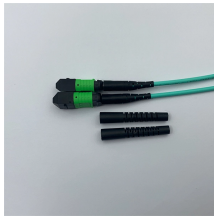

Designed for datacenters and other electrically demanding applications, CyberPower Switched Auto Transfer Switch (ATS) PDUs, distribute unfiltered electrical pass-through to receptacles from ...