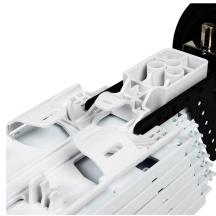

Bangladesh Mechanical Distribution Box

Bangladesh Mechanical Distribution Box

Discover a wide range of tools at the best prices.

Walton DB Box-TP (L3) 3-Way price in BD at ULA. Get a fire-resistant, durable, and safe distribution box for 3-phase power management. EMI, COD & fast delivery.

Kaptan Bazar Complex, Bhaban-1, Shop No-308 (Graound Floor), Nawabpur Road, Gulistan, Dhaka.

Buy Electric Distribution Box 10x12x6 Inch DB Box Industrial Panel Box SDB Box With Lock And Key online at best price in Bangladesh from Rokomari . Powerpoints, Switches & Savers widely ...

1 Piece Fj6 Single-Phase/Three-Phase Electrical Junction Box - 2inch Outlets, 6/8/12 Ports, Brass Terminal Block, Suitable for Household Distribution, Maximum Support 200A, 220V

Walton DB Box-TP (L3) 3-Way price in BD at ULA. Get a fire-resistant, durable, and safe distribution box for 3-phase power management. EMI, COD & fast delivery.