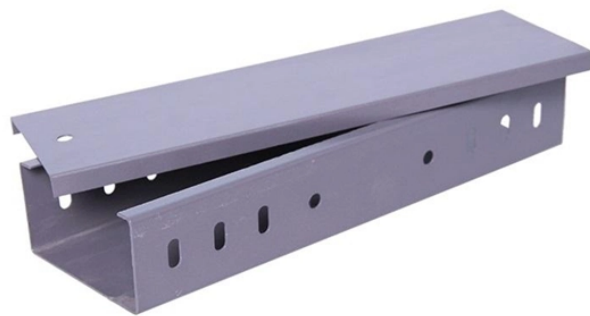

Base station U-shaped steel cable tray 1000mm deep

Base station U-shaped steel cable tray 1000mm deep

Porous U-shaped steel cable trays are widely used in telecommunications operator rooms and base stations such as China Telecom, China Mobile, China Unicom, China Netcom, and China Railway. It ...

The porous U-shaped steel cable tray is a specialized product developed for the equipment rooms and stations of telecommunications operators such as China Telecom, China Mobile, China Unicom, ...

MP Husky's cable tray selector for choosing the correct tray type (ladder, solid bottom, perforated, wire mesh) and size based on load, cable type and installation requirements.

Kabel tray adalah sebuah atau serangkaian barang beserta dengan aksesoris penunjang pemasangannya yang digunakan untuk membentuk sebuah struktur yang kokoh untuk mengikat dan ...

Parco provides perforated cable trays & GI perforated cable trays (50-1000mm) with a min. 86-micron HDG coating. ISO & UAF-certified for electrical cable management in commercial, industrial & ...

From heavy power cable pathways on oil drilling platforms to data center cabling, explore the cable tray that's strong yet easy to install. Fast installation with dependable support.

Discover 1000mm cable tray with fitting cable tray design for secure cable support tray. Ideal for commercial wiring systems, CE certified.