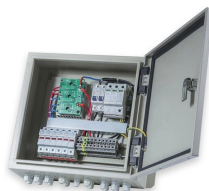

Trays shall be supported at a maximum span of 2.5m by trapeze, wall, floor or channel mounting methods and will not exceed maximum loads as specified by the manufacturer.

Widths of 8 and 15 millimetres enable flexible adjustment to different cable trays, cable ladders and cable volumes. With the help of the matching SBV tightening strap locks and 576 spring chuck, the ...

Bundled for easy deployment, the solution includes a Conduit with a LoRa mCard™, IP67 enclosure and LoRa antenna to improve outdoor range. It also provides a choice of cellular 4G-LTE or Ethernet ...