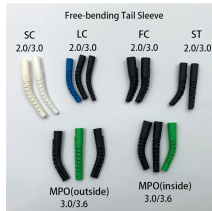

Built for the toughest environments, the MultiTech Conduit® IP67 Base Station delivers secure, reliable LoRaWAN® connectivity for outdoor and industrial IoT ...