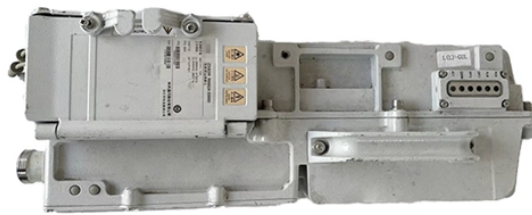

Beautifully Finished Cable Trays