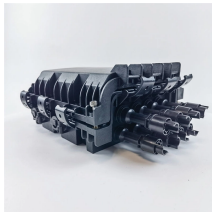

## Belarusian 288-core optical fiber cable for sale

Fiber Indoor/Outdoor cable, TeraSPEED®, Single Jacket All-Dielectric, 288 fiber, Riser Rated, Gel-Free, Stranded Loose Tube, Singlemode G.652.D and G.657.A1, Feet jacket marking, Black jacket color

Outdoor dry core optical fiber Multi Loose Tube cable with glass yarns as strength member, Corrugated Steel Tape (Full Rodent Protected) armor and polyethylene outer jacket.

Description: In the GYXTC8S/GYXTC8A cable, single-mode/multimode fibers are positioned in the loose tube, which is made of high modulus plastic materials and filled with filling compound.